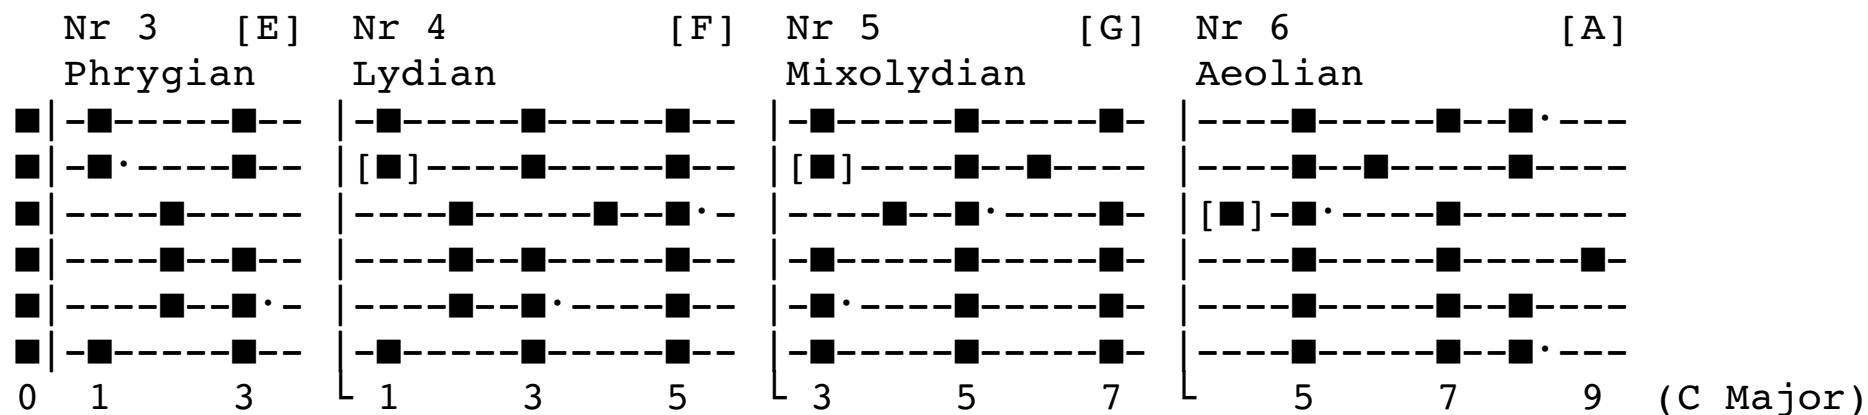

Guitar modes demystified

(by es@delta-xi.net)

- Note position within mode
- Keynote (e.g. if you play Aeolian where ■· is a D, you play in D Minor)
- [■] Alternative note position