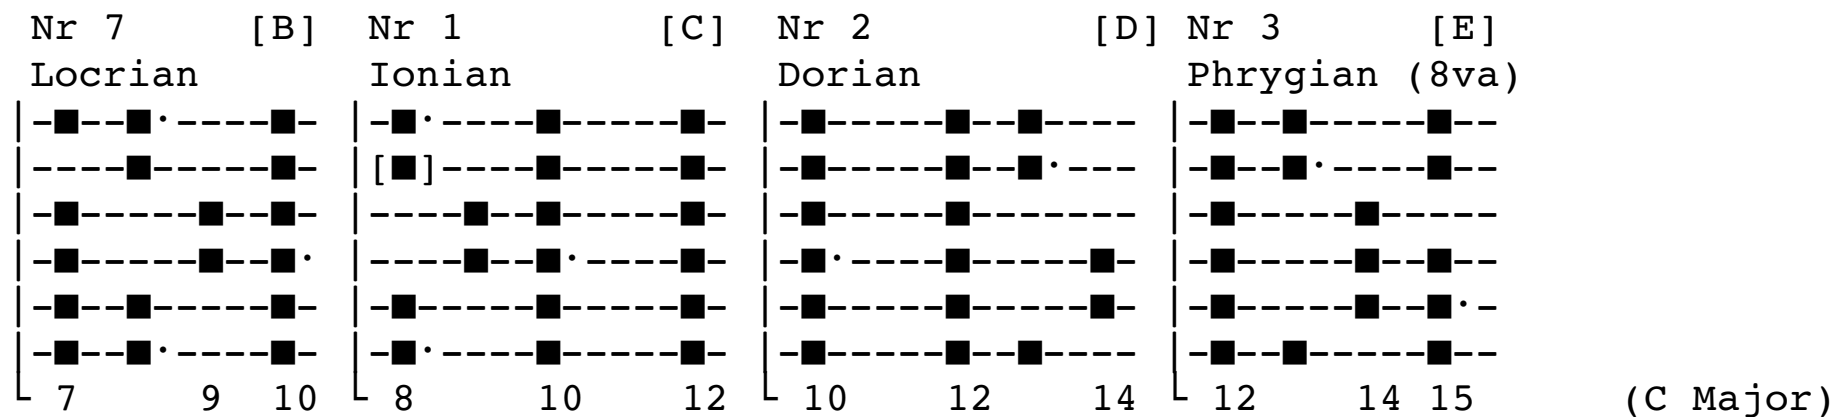

Guitar modes demystified

(by es@delta-xi.net)

- Note position within mode
- Keynote (e.g. if you play Aeolian where ■· is a D, you play in D Minor)
- [■] Alternative note position